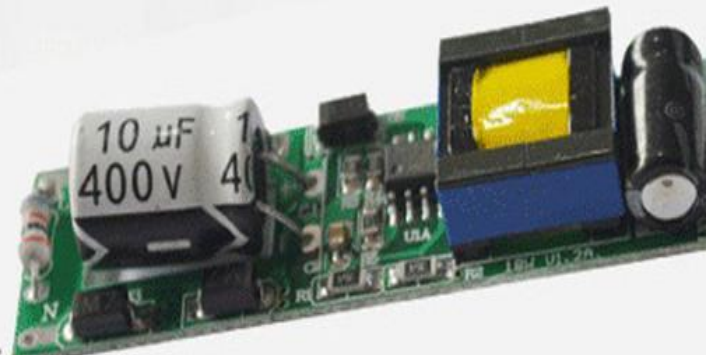

T8 900MM 0.9M 15W AC85V-265V LED Bulb Light 2835SMD

Lights & Lighting Cold White/Warm White

Key Specification:

Base Type	G13
Length	900mm
Power Consumption	15W
Luminous Flux	1500-1800lm
Input Voltage	85-265V
Light Source	72pcs SMD 2835
Color Temperature	warm white 2800-3200K, natural white: 3800-4200k, cold white: 6000-7000k
Features	Super Bright +Easy to install
Ambient Temperature	(-40) ~ (+50)
Color Rendering Index	80Ra
Beam Angle	170 Degree
Light Dismiss	1% after 50000h
Power Factor Index	0.95
Main Materials	Aluminum Alloy + Clear/Milky PC Cover
LED Effect	>120LM/W
Dimension	90*26mm
Package Size	25pcs/Carton
Lifetime	50000 Hours

- Aviation aluminum safe,Sturdy And Durable
- Good thermal conductivity longlife

2 Face mask

- Acrylic lampshade
- Light transmittance 98%
- The light is downy, uniform

3 Led chip

- Smd 2835 chip
- Single star lumens degrees
23-25lm
- High brightness, no dark spots,

4 Drive power

- IC smart chip, constant current power supply
- No noise, no stroboscopic

5 Packaging

- professional packing
- more convenient
- High hardness packaging
- avoid damage

how to use