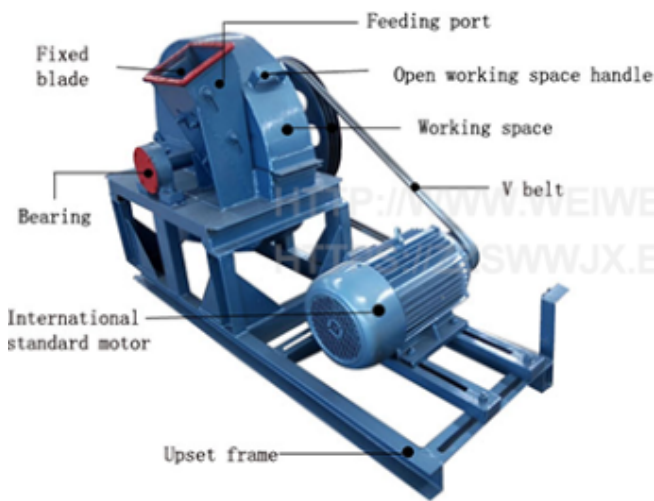

Sunnytek Solar Sweden **Vertical wood chipper for tea boilers** Page 1/1 12 Jan 2018

VW 250-230 wood chipper Wood chipper VW230/250 is a vertical cutter wheel system with a max chipper area of 230x250 mm. Is its simple and straight and cost efficient. Capacity is 2.5 tons logs / hour

Technical characteristics	Intake for logs	230x250 mm
	Motor	37 KW 3 phase 380/400 volt 50/60 Hz
	Spindle speed	550 RPM
	Cutter blades	4 pcs on vertical wheel
	Dimensions	1900x820x1500 mm
	Weight	1750 kg
	Capacity	2-5 ton / hour