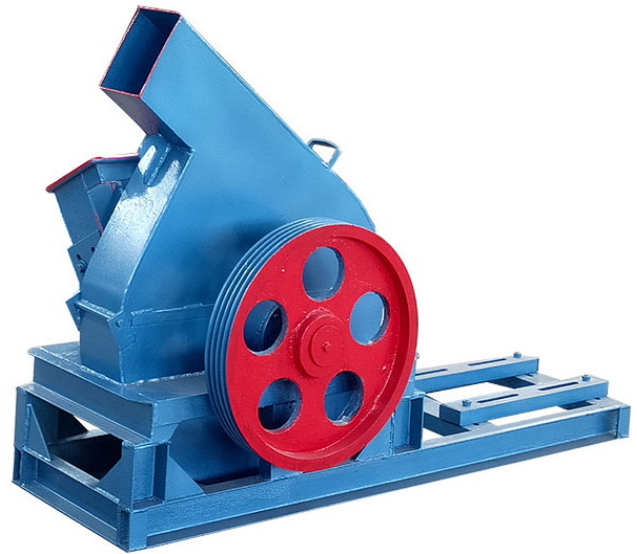

Sunnytek Solar Sweden **Vertical wood chipper for tea boilers** Page 1/1 12 Jan 2018

VW 250-230 wood chipper Wood chipper VW230/250 is a vertical cutter wheel system with a max chipper area of 230x250 mm. Is its simple and straight and cost efficient. Capacity is 2.5 tons logs / hour

Technical characteristics	Intake for logs	230x250 mm
	Motor	37 KW 3 phase 380/400 volt 50/60 Hz
	Spindle speed	550 RPM
	Cutter blades	4 pcs on vertical wheel
	Dimensions	1900x820x1500 mm
	Weight	1750 kg
	Capacity	2-5 ton / hour